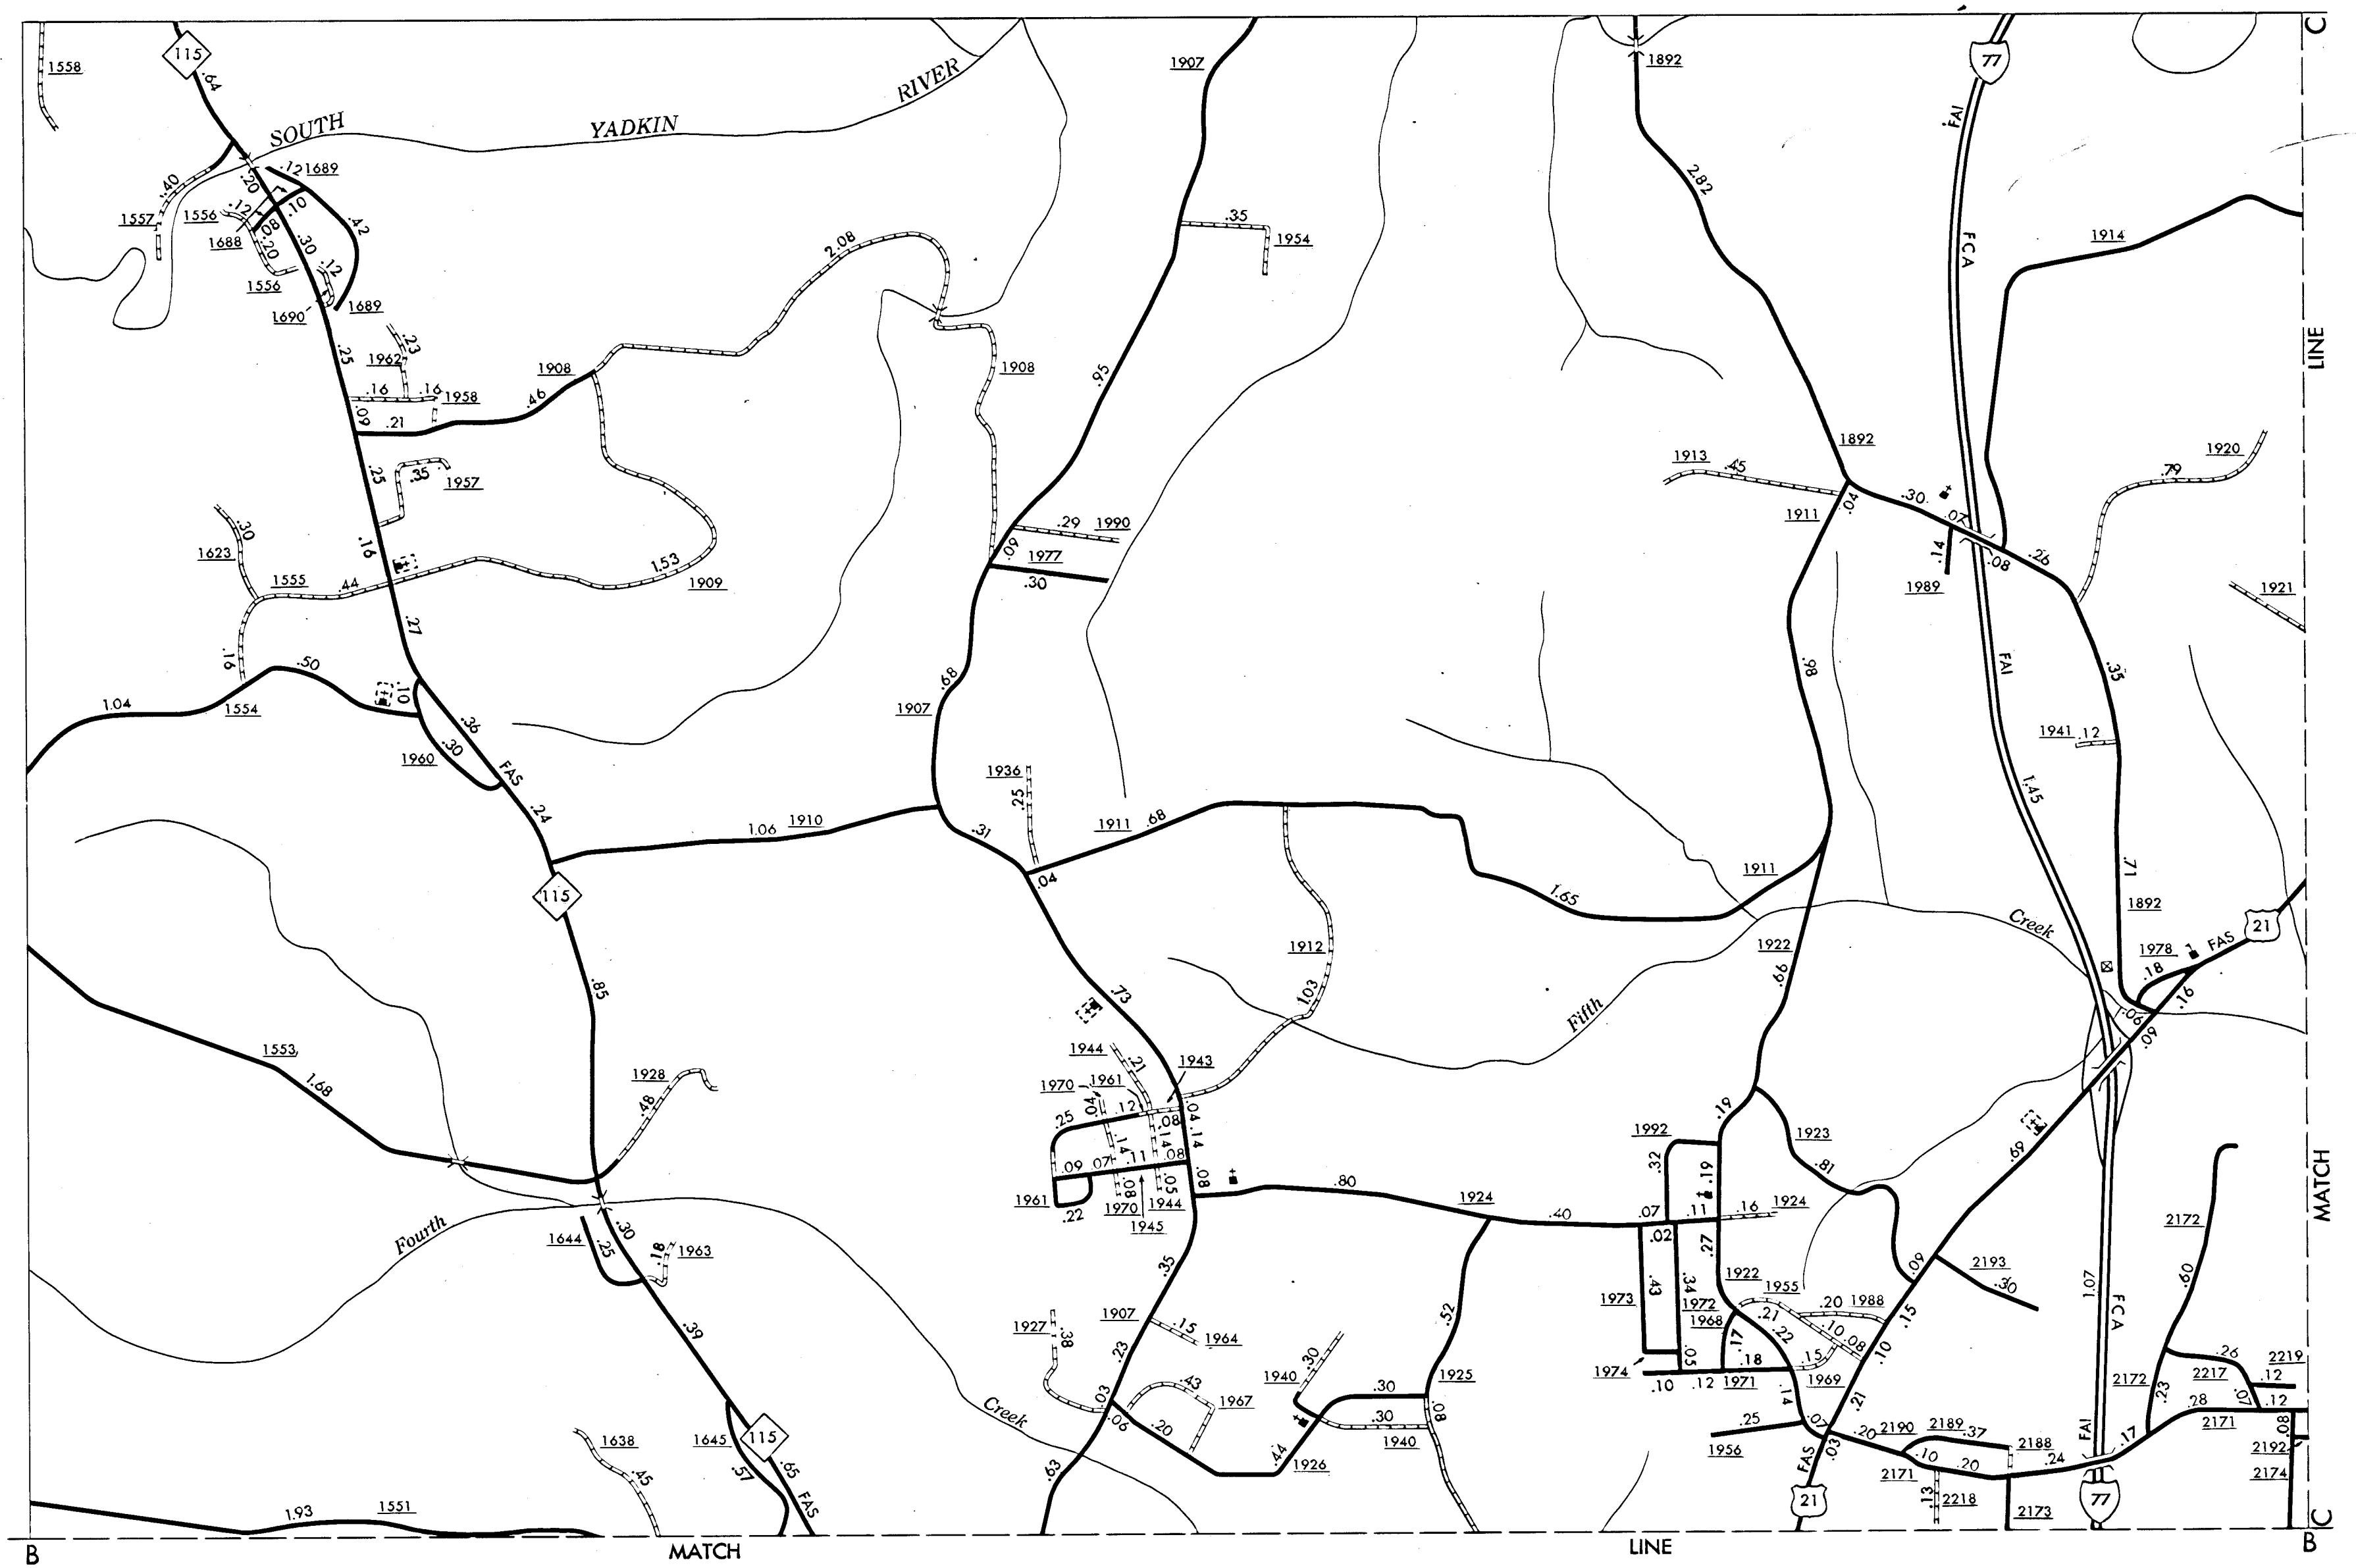

REVISED
1-1-74
1-1-76
1-1-78
1-1-80
8-22-81

LOVE VALLEY
POP. 40