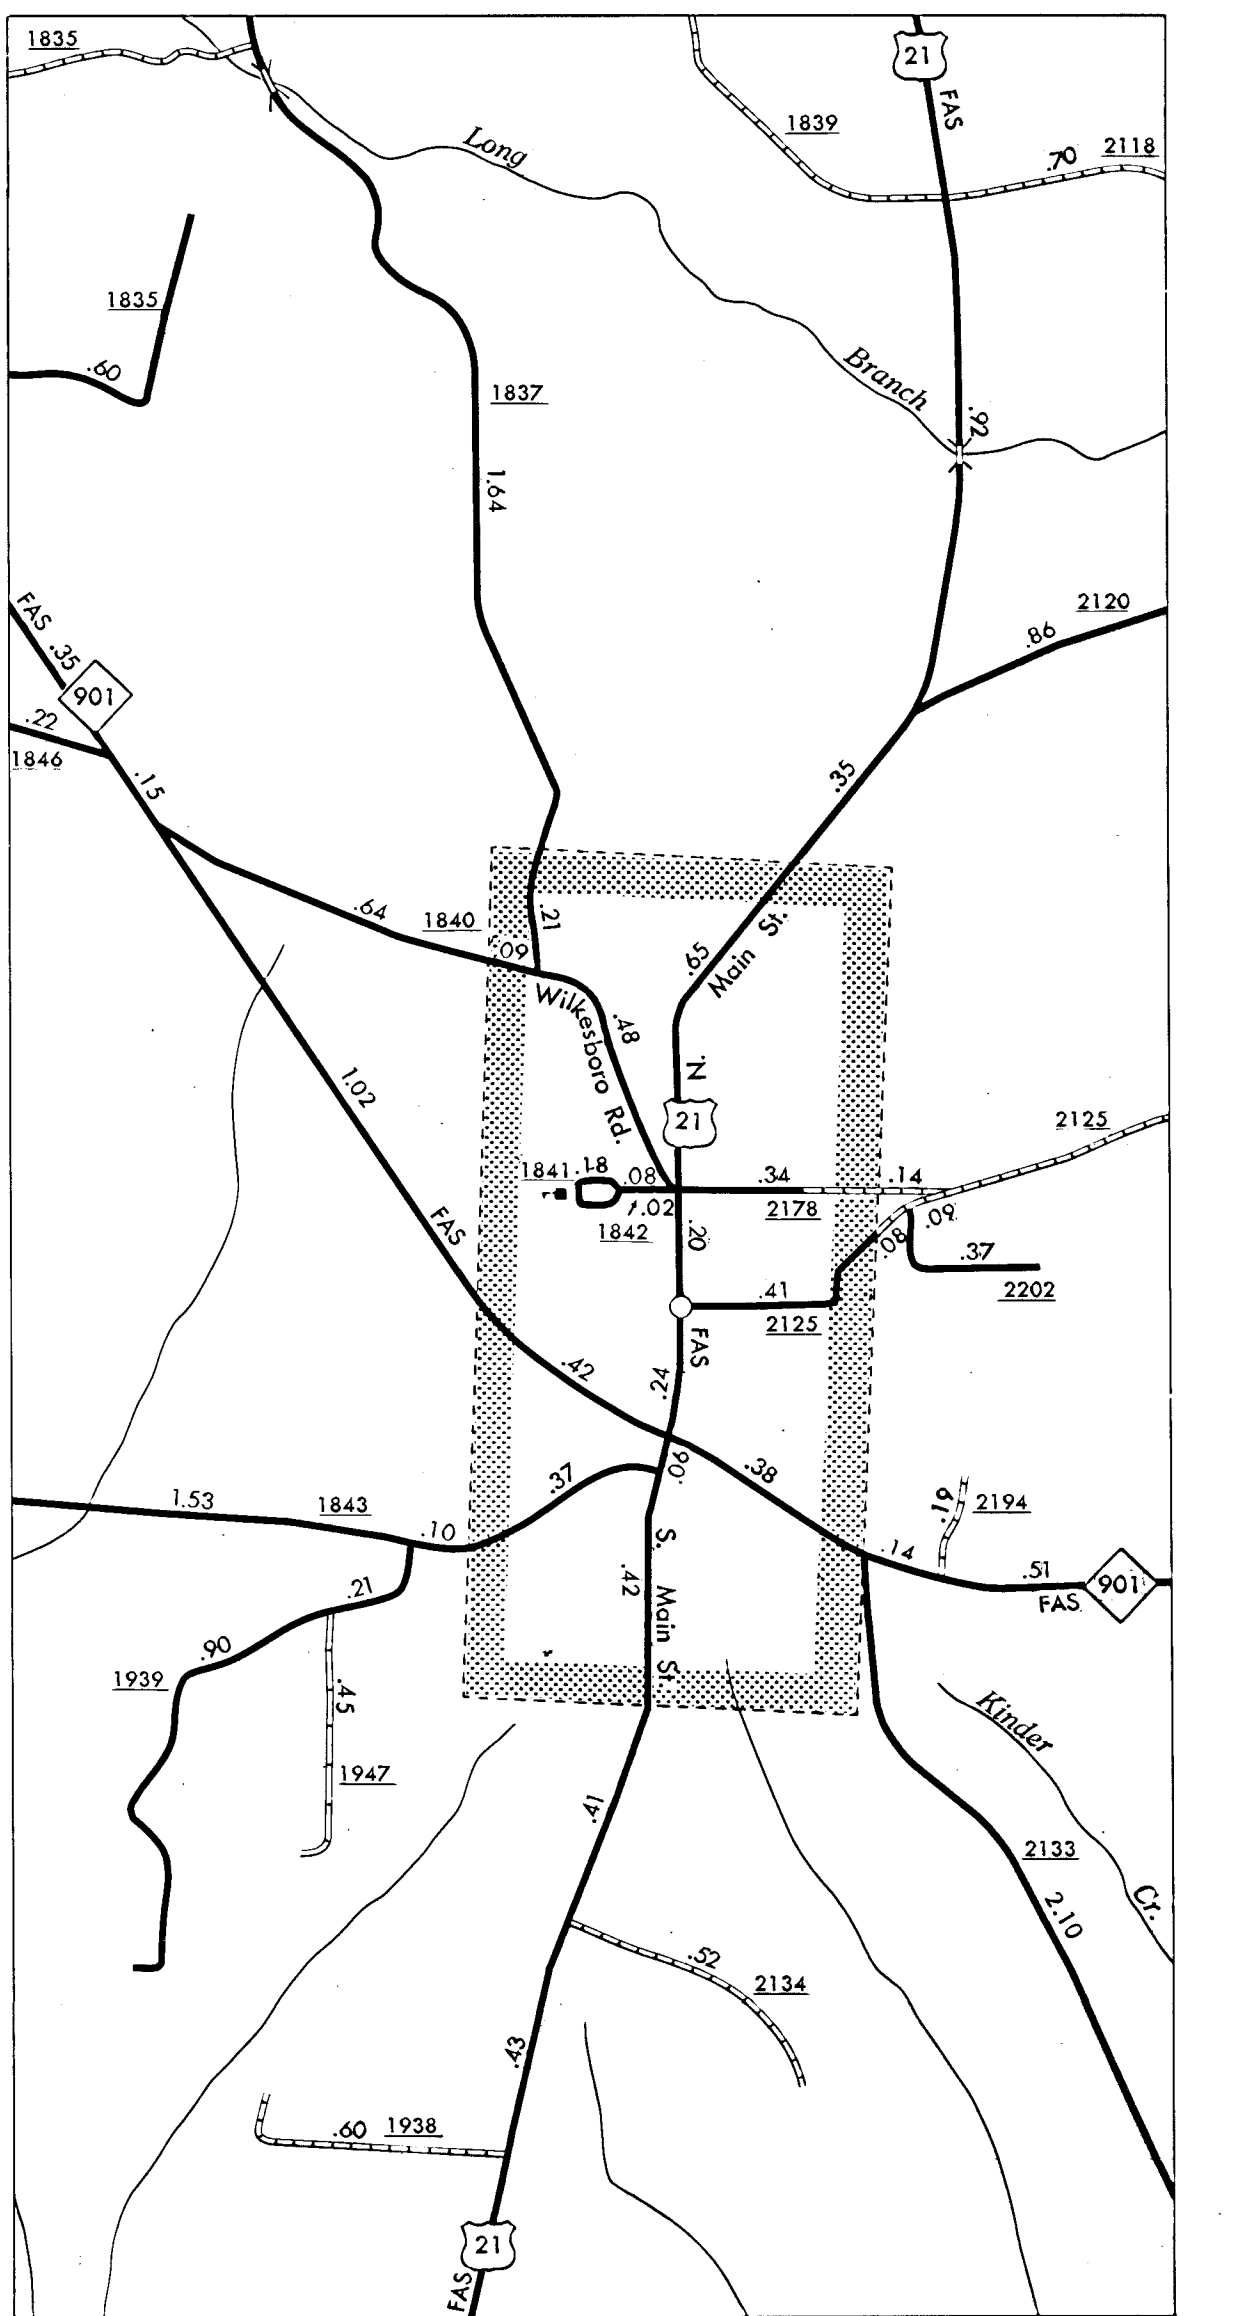

HARMONY
POP. 377

ENLARGED MUNICIPAL AND SUBURBAN AREAS
IREDELL COUNTY
NORTH CAROLINA
PREPARED BY THE
NORTH CAROLINA DEPARTMENT OF TRANSPORTATION
DIVISION OF HIGHWAYS—PLANNING AND RESEARCH BRANCH
IN COOPERATION WITH THE
U.S. DEPARTMENT OF TRANSPORTATION
FEDERAL HIGHWAY ADMINISTRATION

POLYCONIC PROJECTION SHEET 3 OF 3