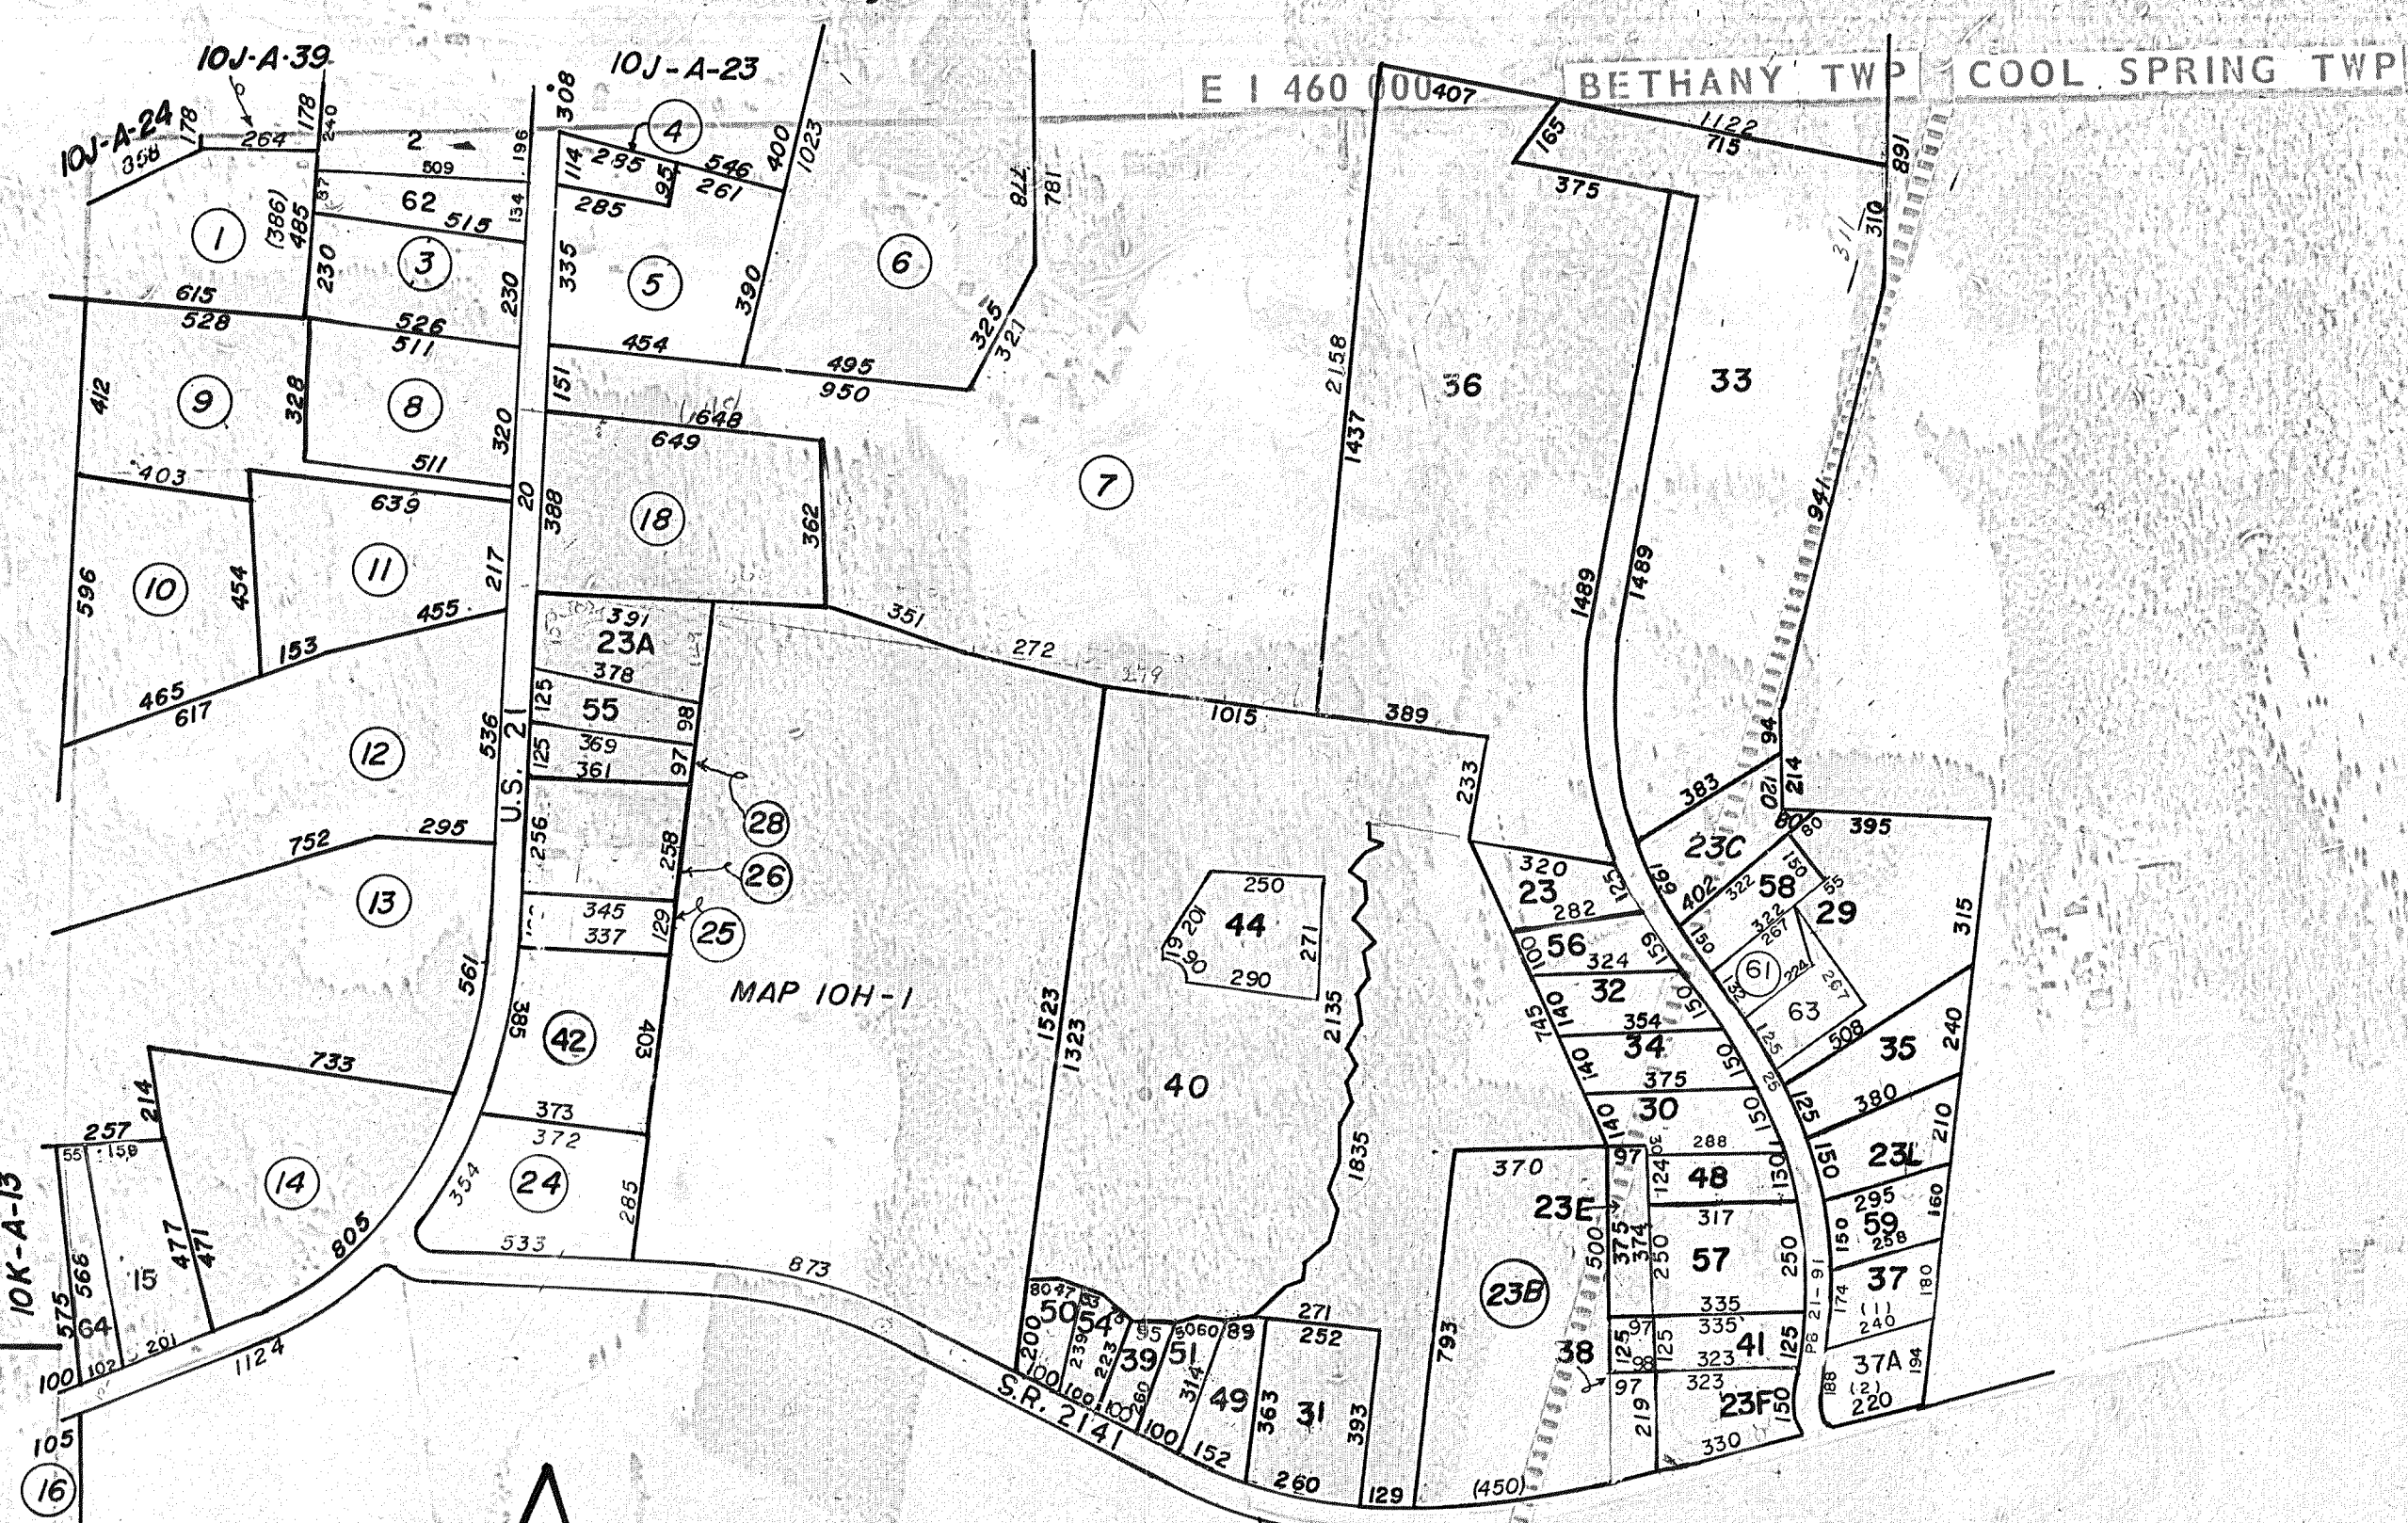

SEE MAP IOJ

SEE MAP IOK

SEE MAP IOG

A

MAP IIM

10G - A - 85

10G - A - 86
FIVE MILE BRANCH

MAP IOG-7

60

MAP IOG-7

BETHANY TWP COOL SPRING TWP E I 460 000

SEE MAP IOA

NOTE - Tract Measurements Are Approximate. Not To Be Used As Exact Distances.

SCALE 1" = 400'

BETHANY

MAP NO. IOH