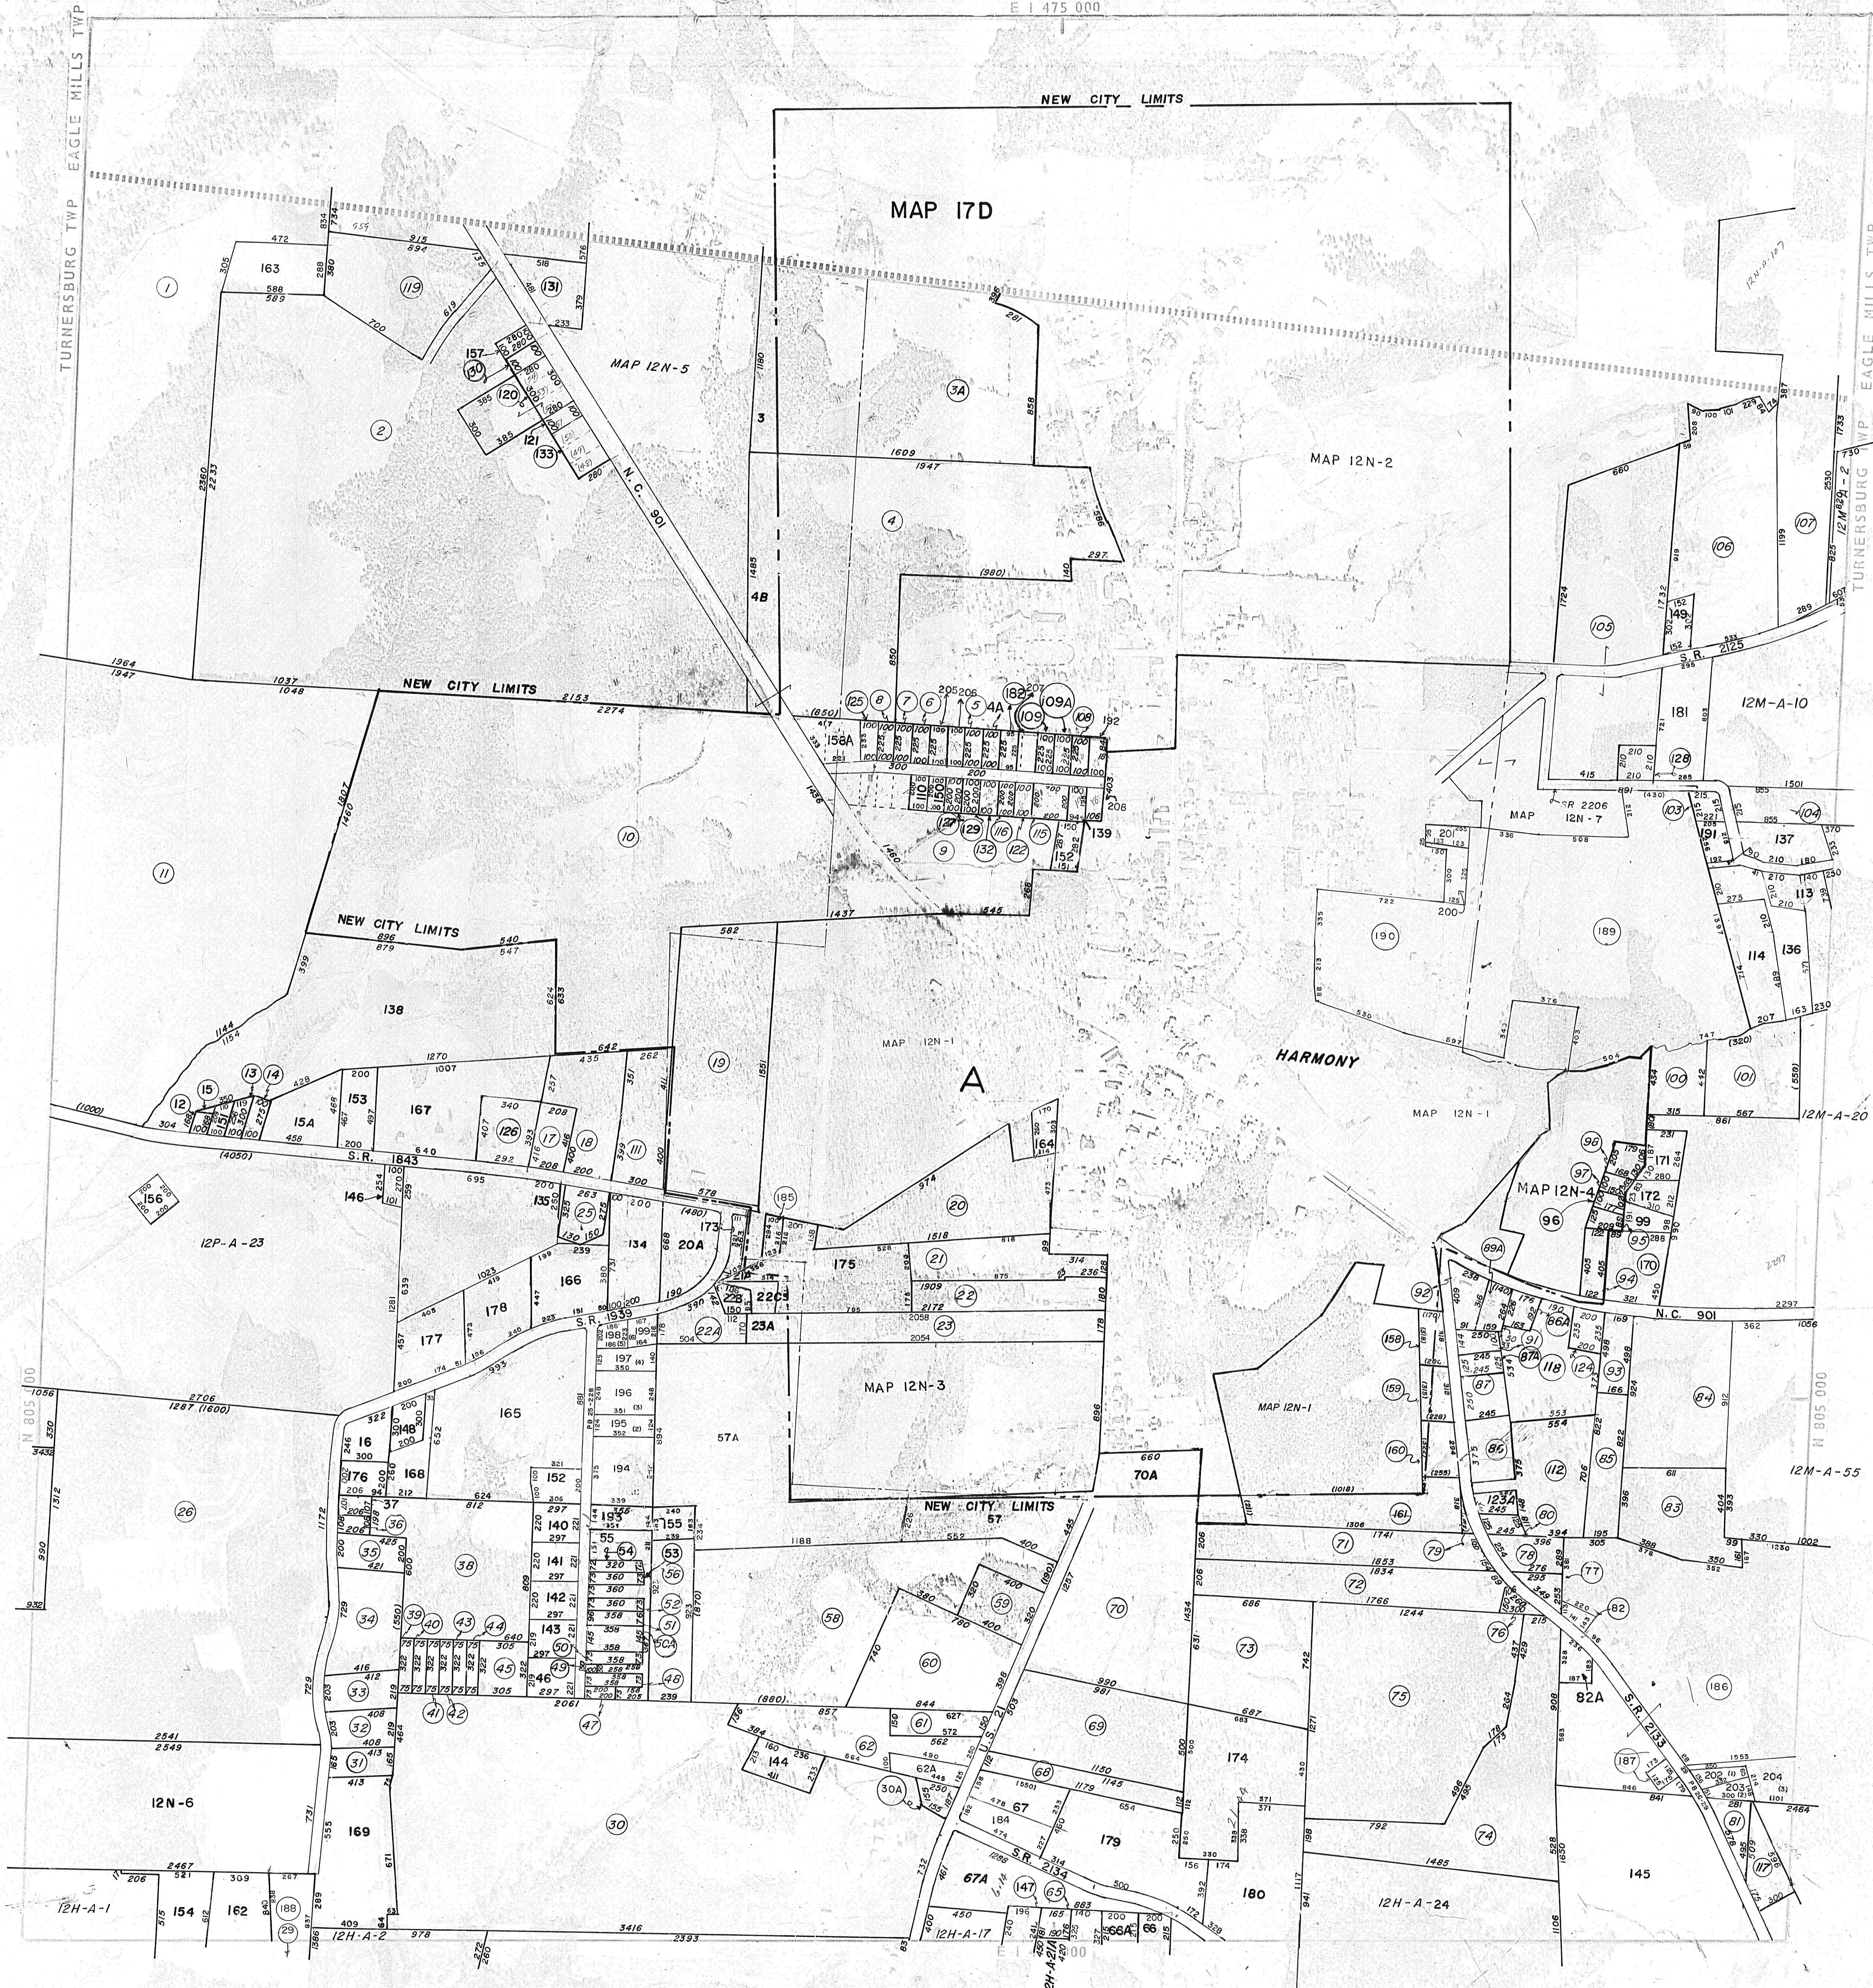

NEW CITY LIMITS

MAP 17D

MAP 12N-5

MAP 12N-2

NEW CITY LIMITS

NEW CITY LIMITS

A

HARMONY

MAP 12N-3

NEW CITY LIMITS

SEE MAP 12P

SEE MAP 12M

SEE MAP 12H

NOTE - Tract Measurements Are Approximate. Not To Be Used As Exact Distances.

SCALE 1" = 400'

TURNERSBURG

MAP NO. 12N