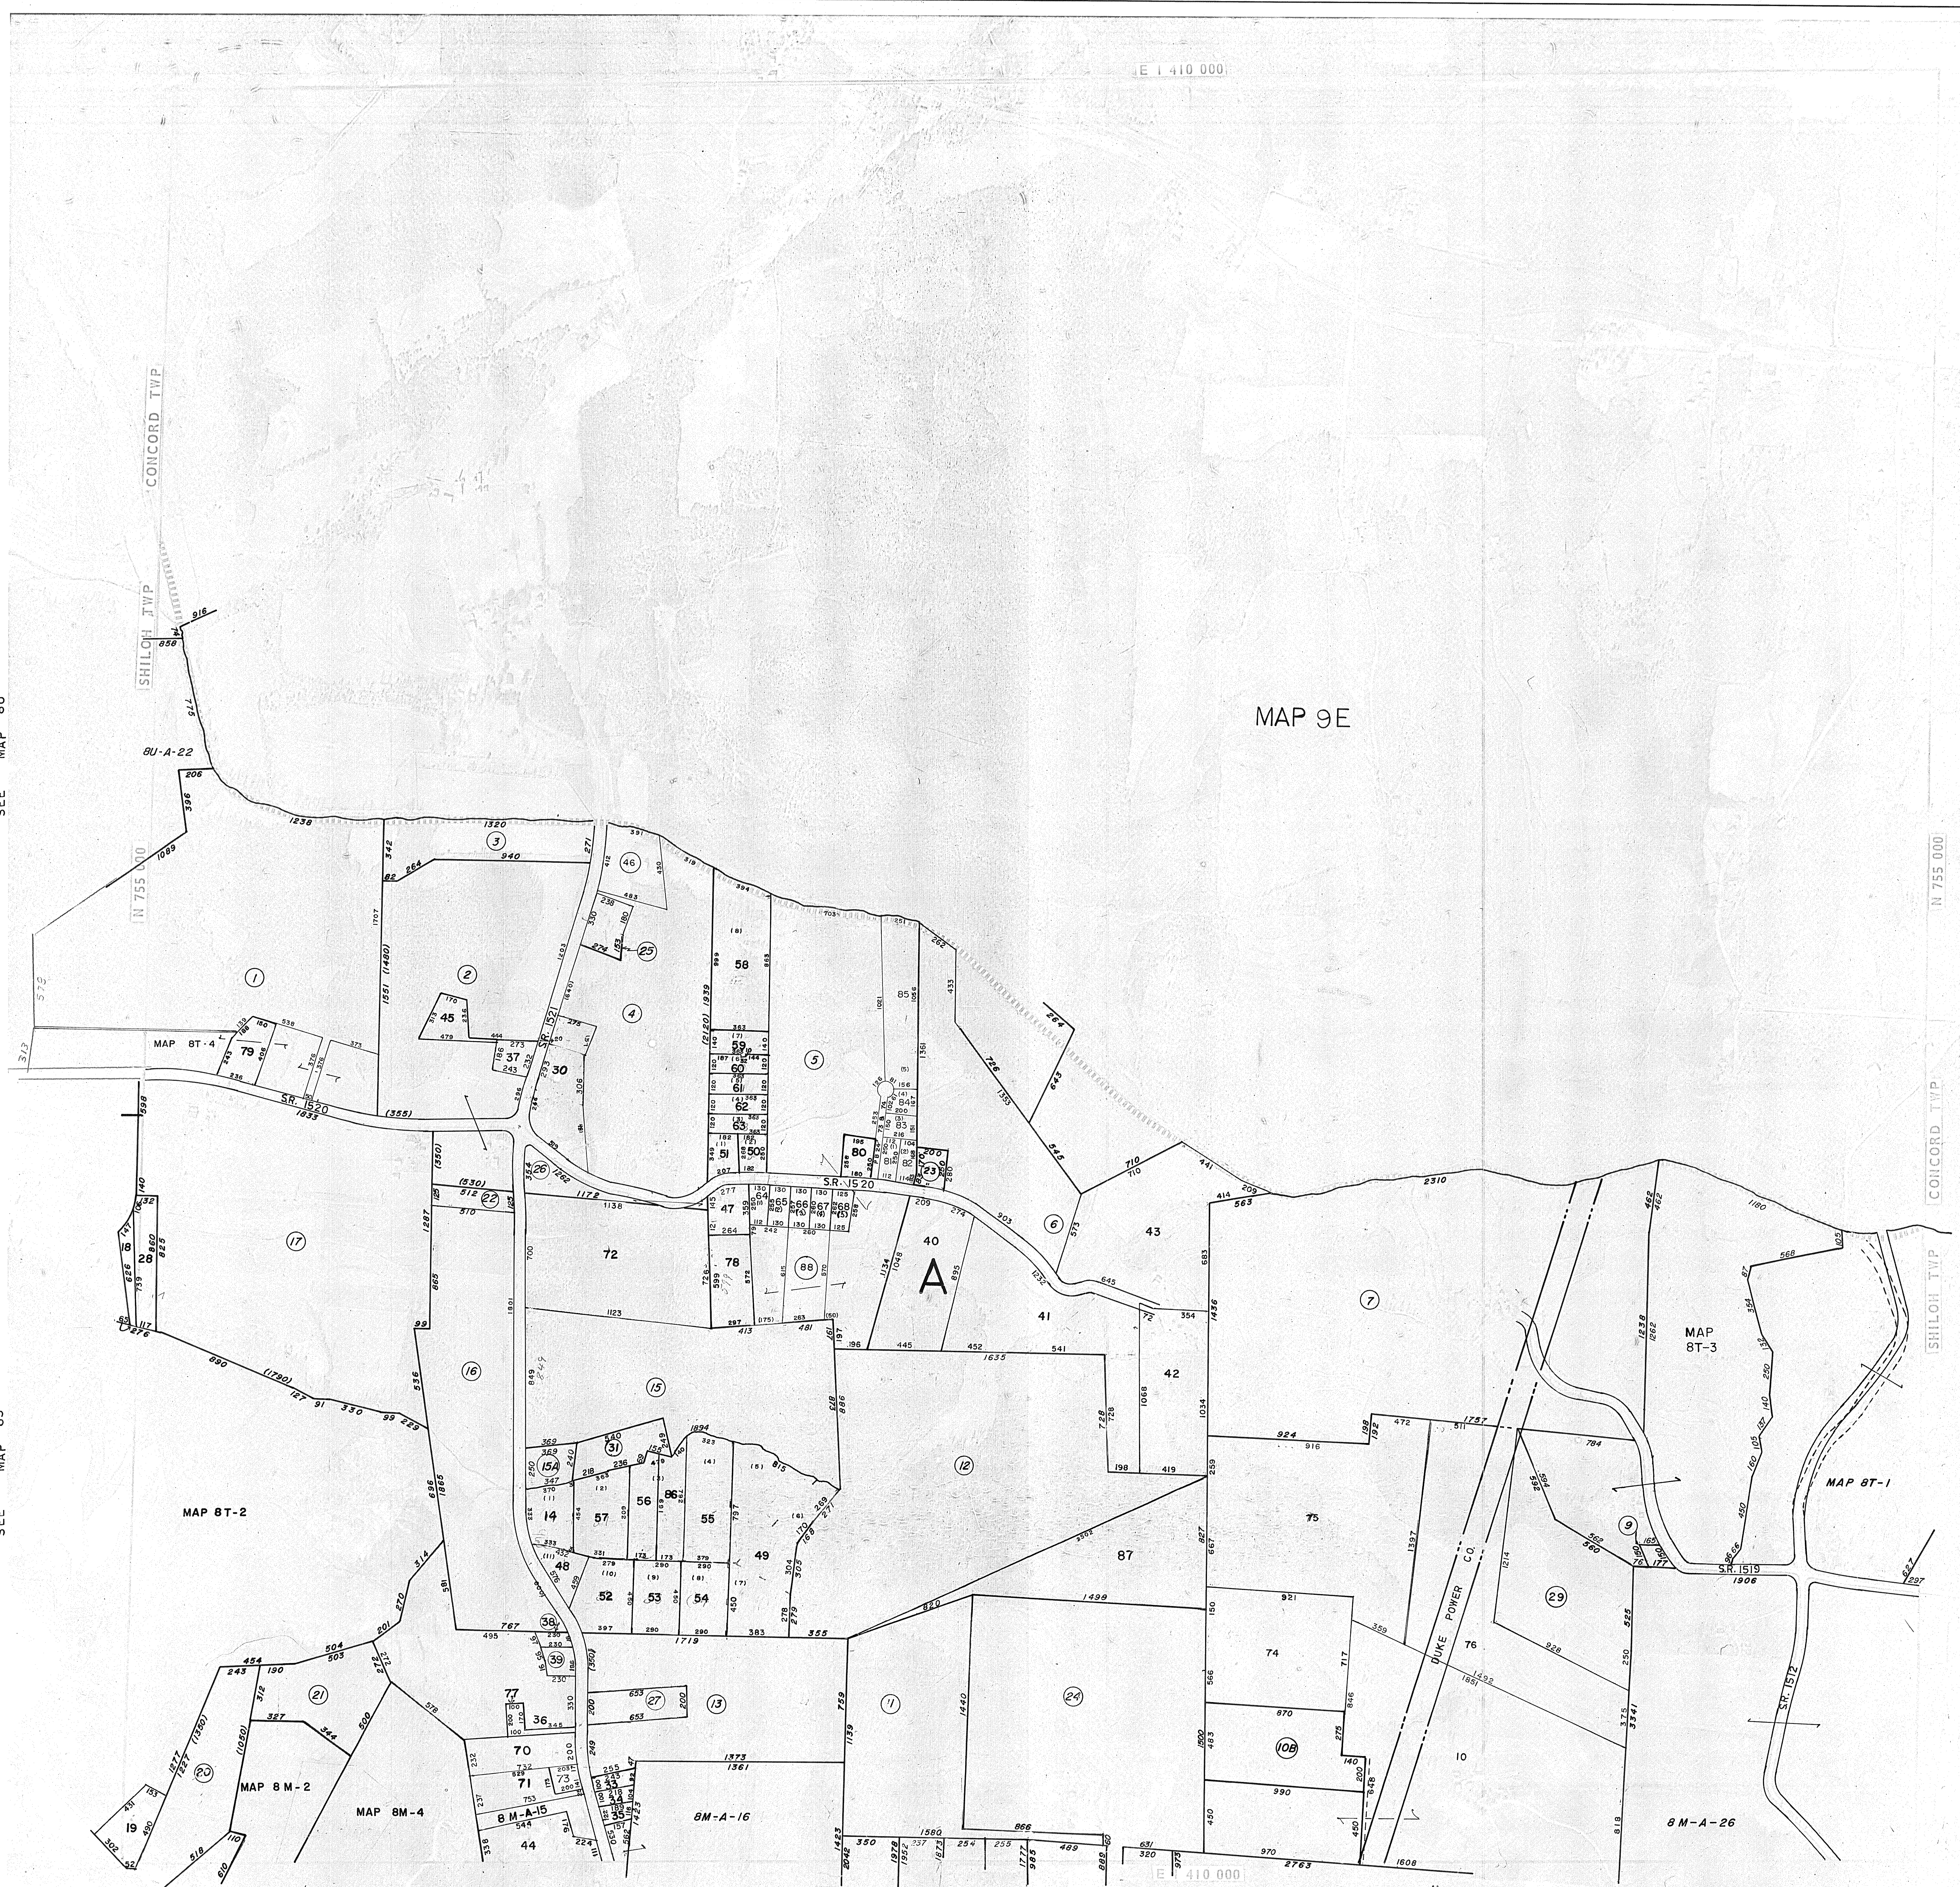

E 1 410 000

MAP 9E

SEE MAP 8U

SEE MAP 8S

N 755 000

CONCORD TWP

SHILOH TWP

SEE MAP 8L

E 410 000

SEE MAP 8M

NOTE - Tract Measurements Are Approximate. Not To Be Used As Exact Distances.

SCALE 1" = 400'

SHILOH

MAP NO. 8T