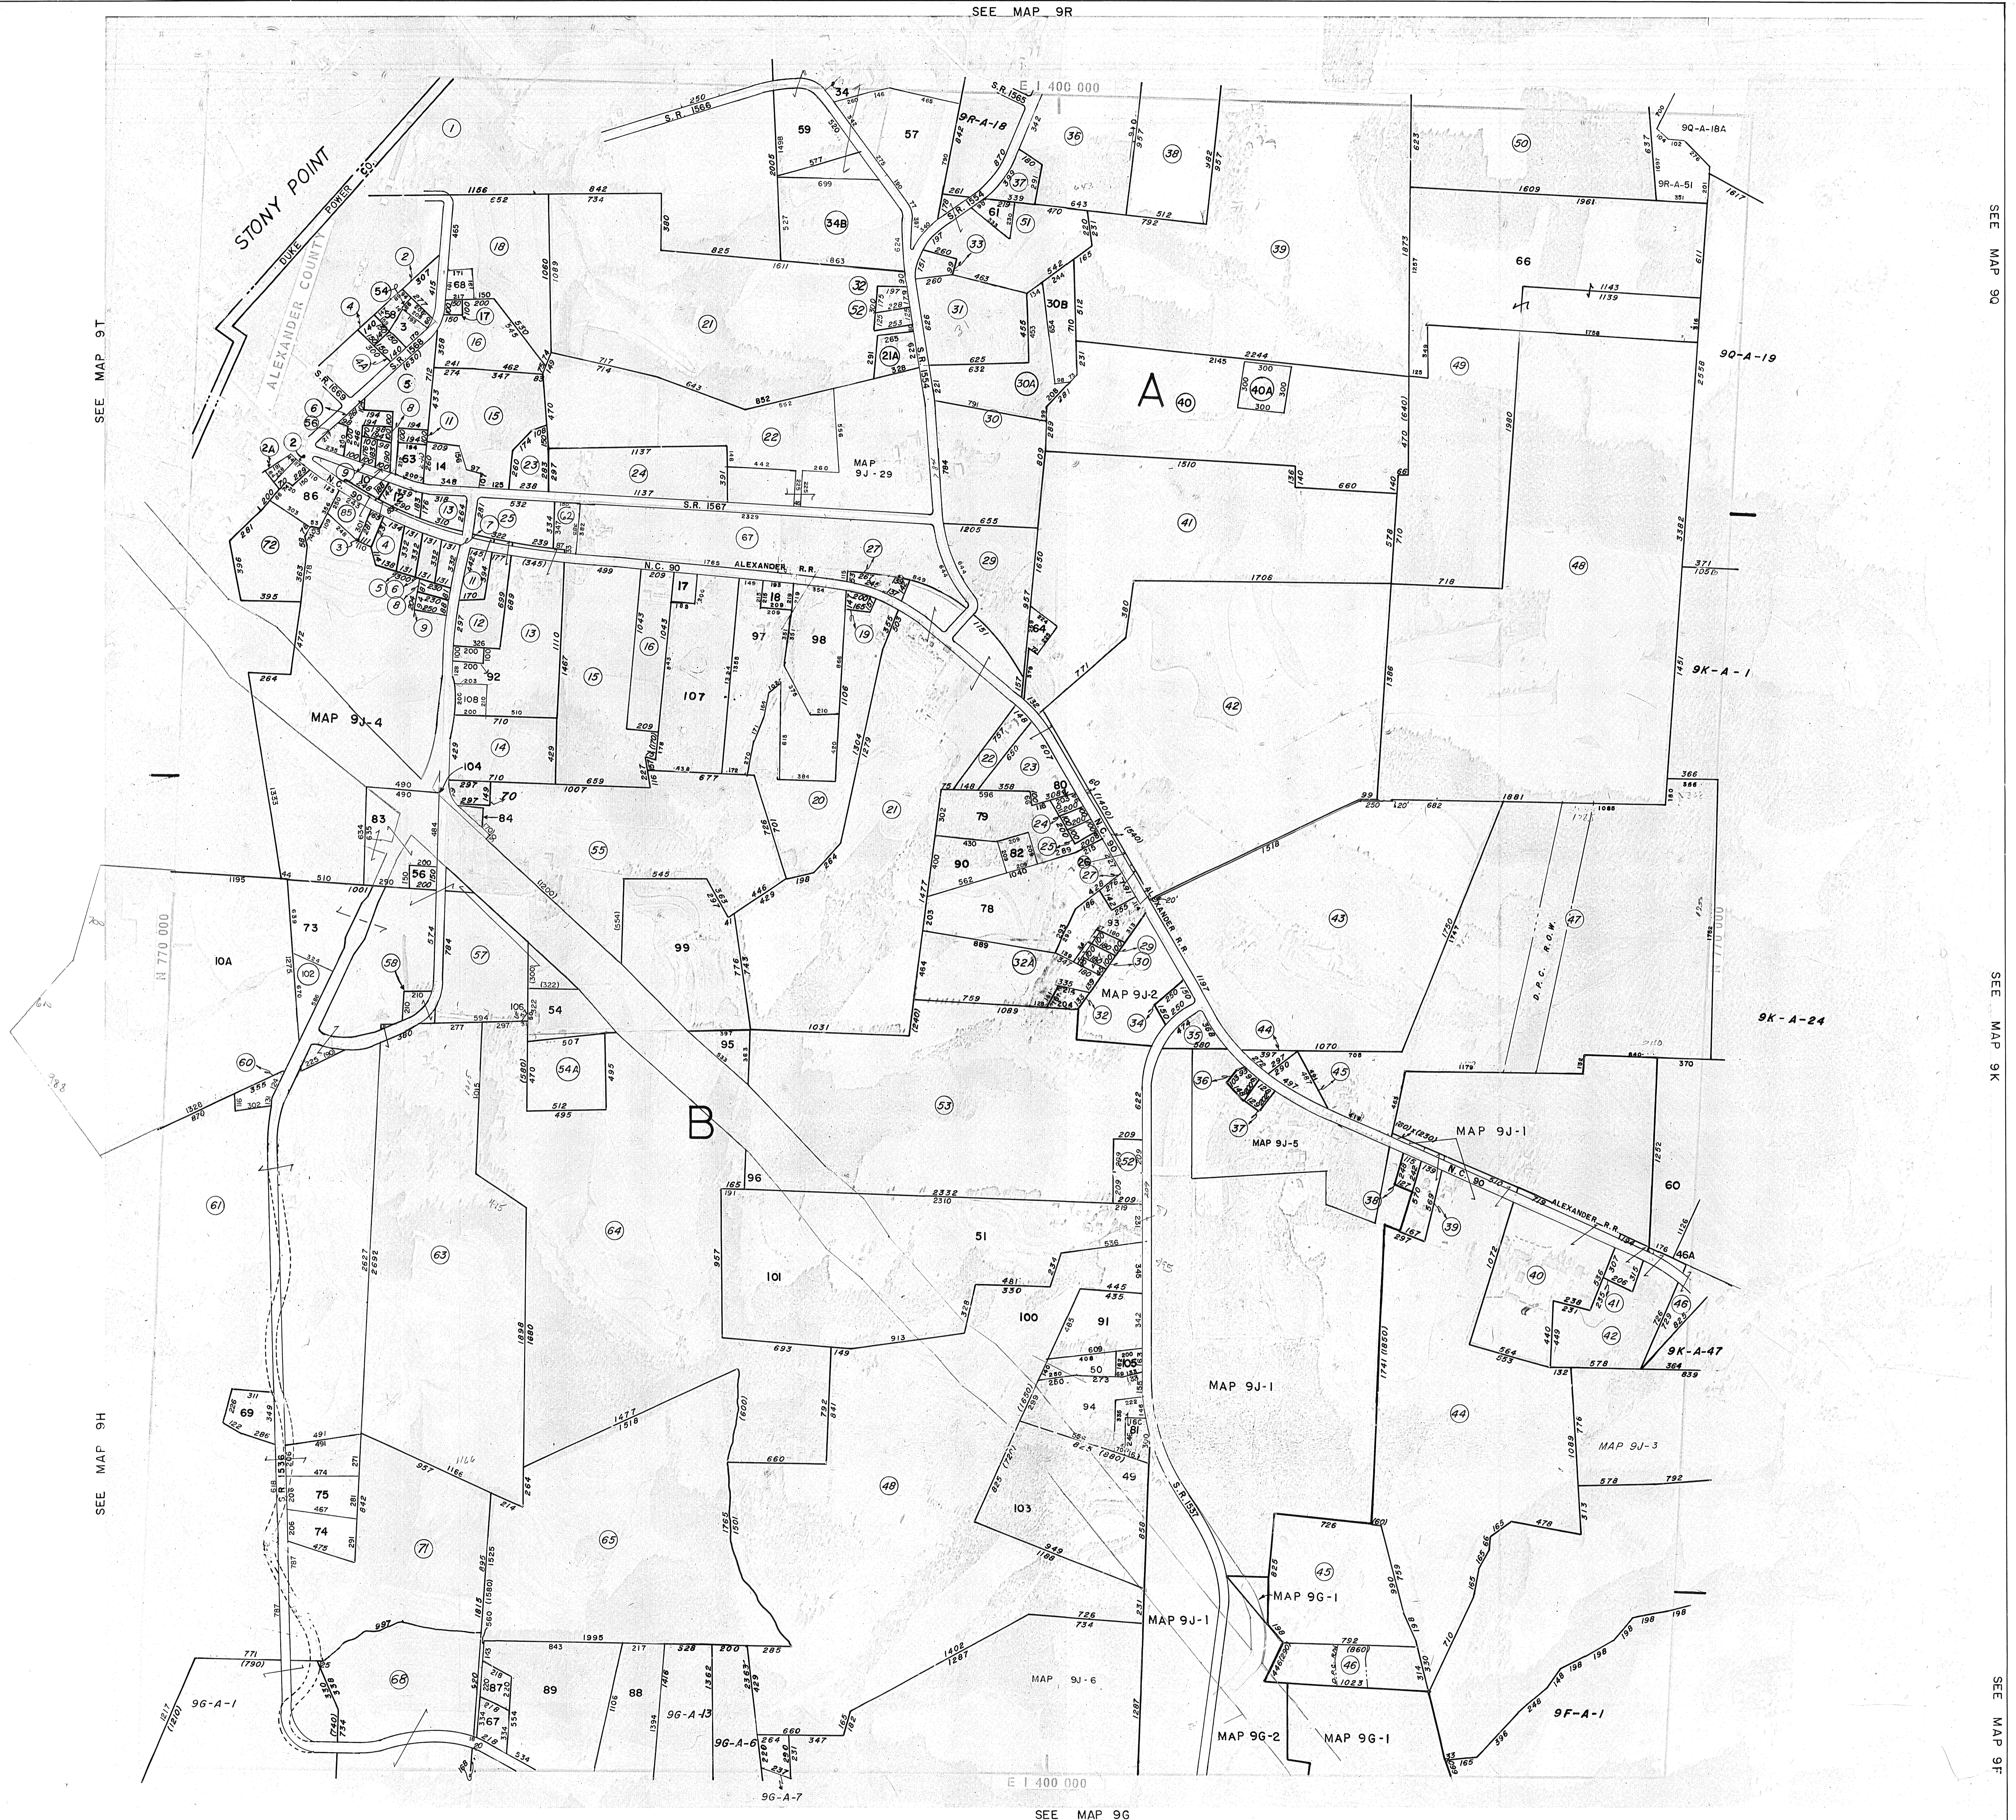

SEE MAP 9T

SEE MAP 9Q

SEE MAP 9K

SEE MAP 9H

SEE MAP 9F

NOTE - Tract Measurements Are Approximate. Not To Be Used As Exact Distances.

SEE MAP 9G

SCALE 1" = 400'

CONCORD

MAP NO. 9J