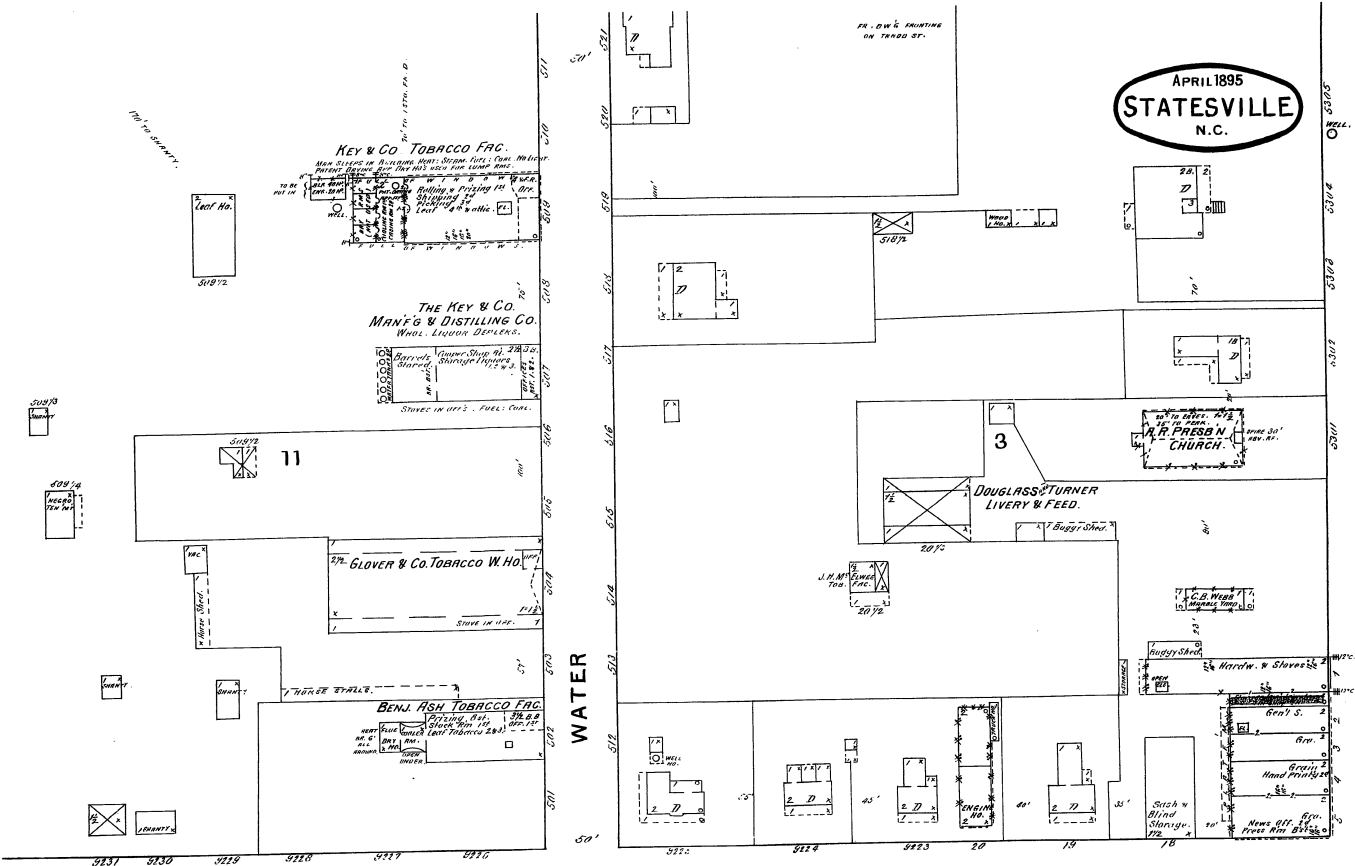

APRIL 1895  
STATESVILLE  
N.C.

100' 2

CENTER

3

MEETING

100'