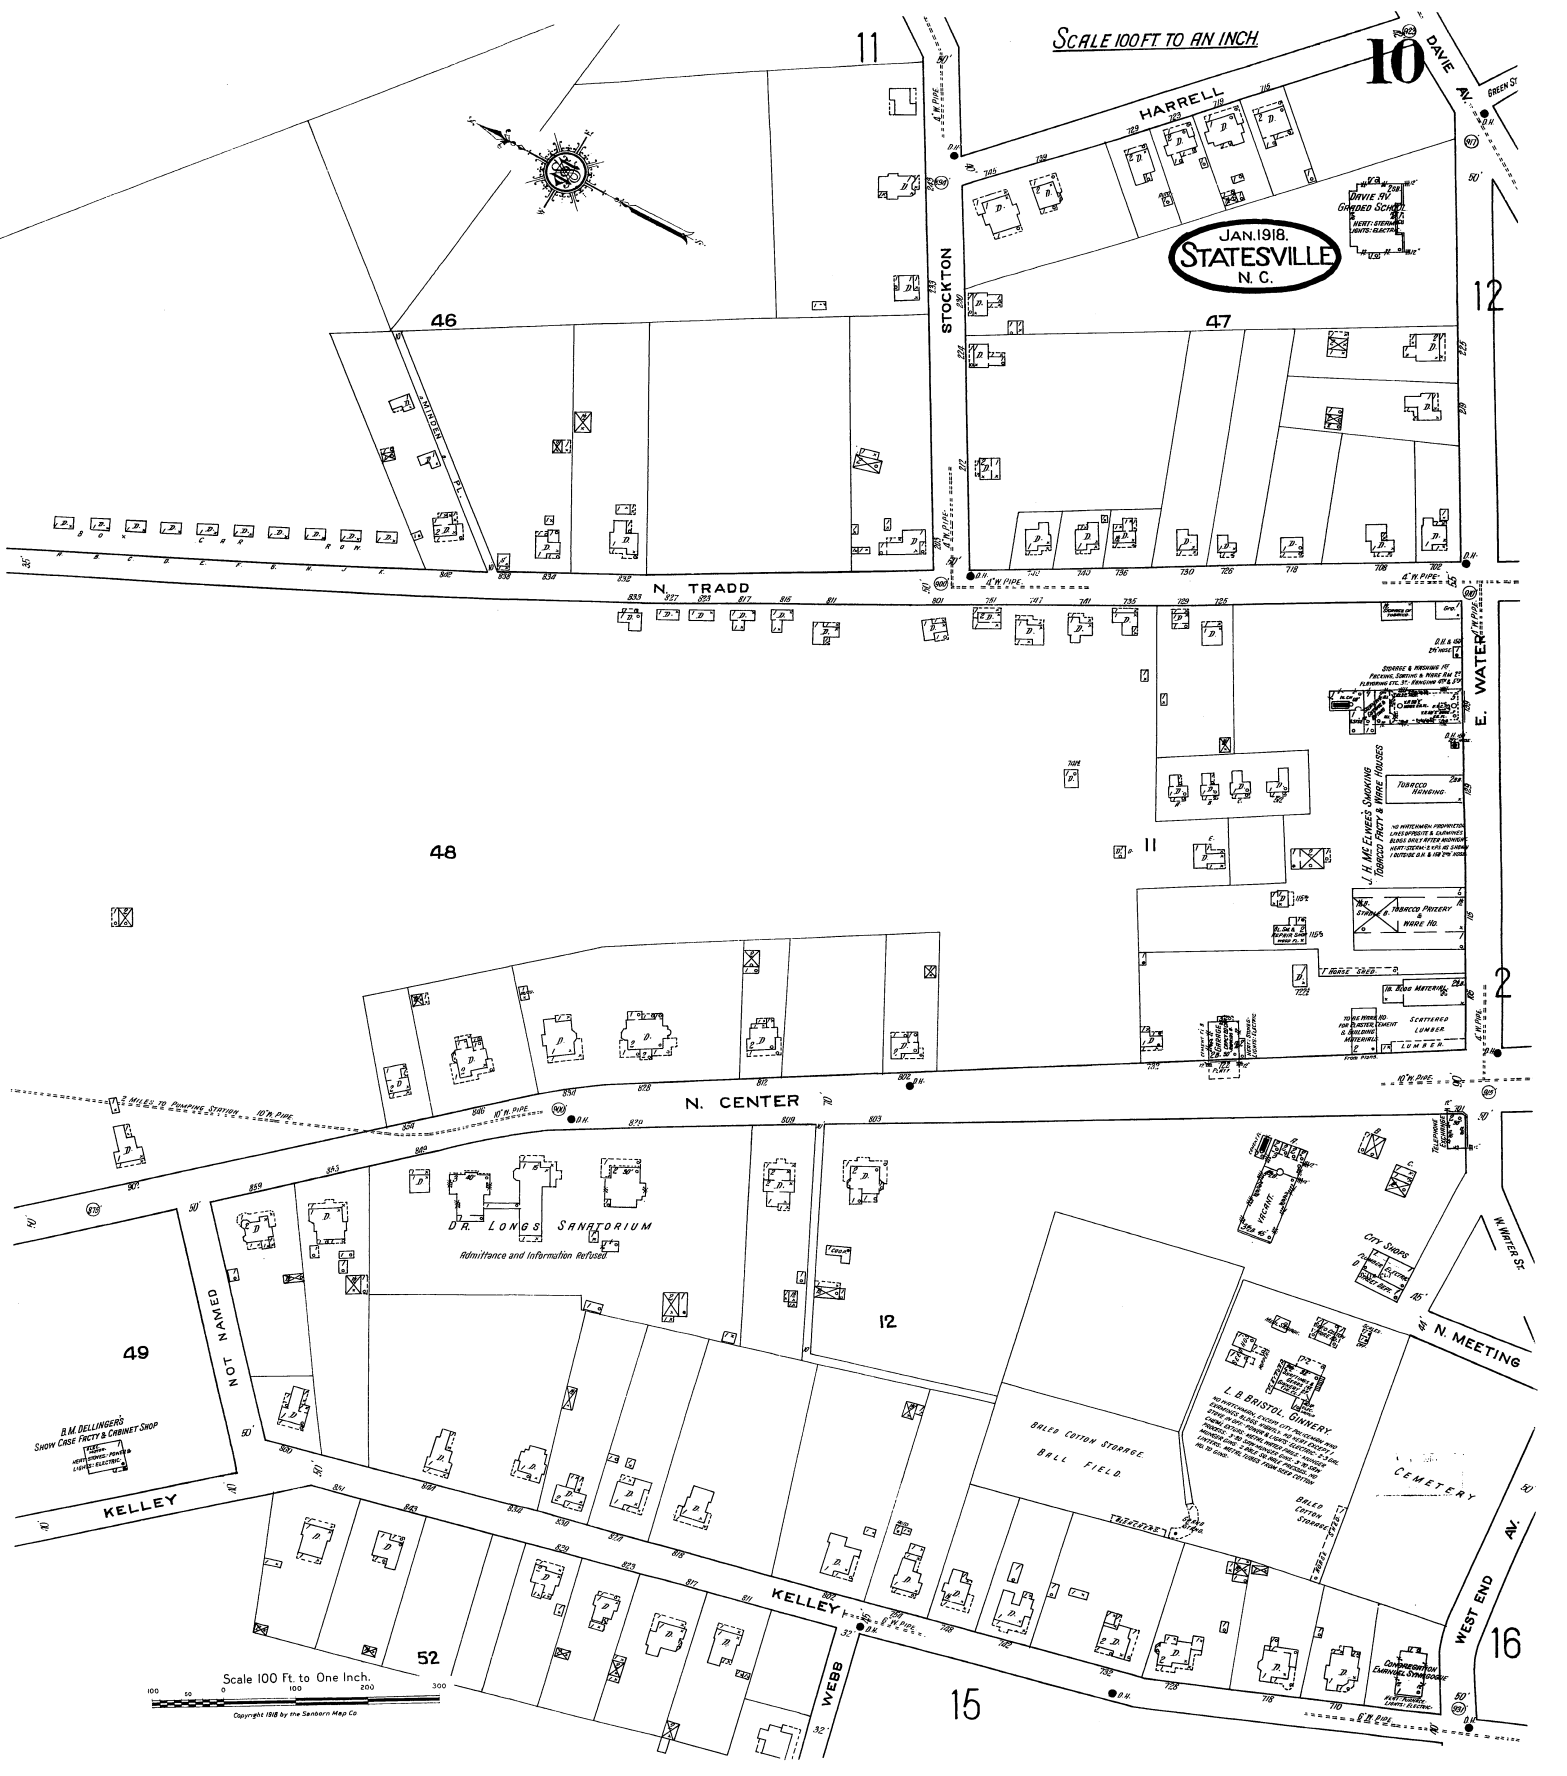

SCALE 100 FT TO AN INCH

JAN. 1918.  
STATESVILLE  
N. C.

Scale 100 Ft. to One Inch.  
Copyright 1918 by the Sanborn Map Co.